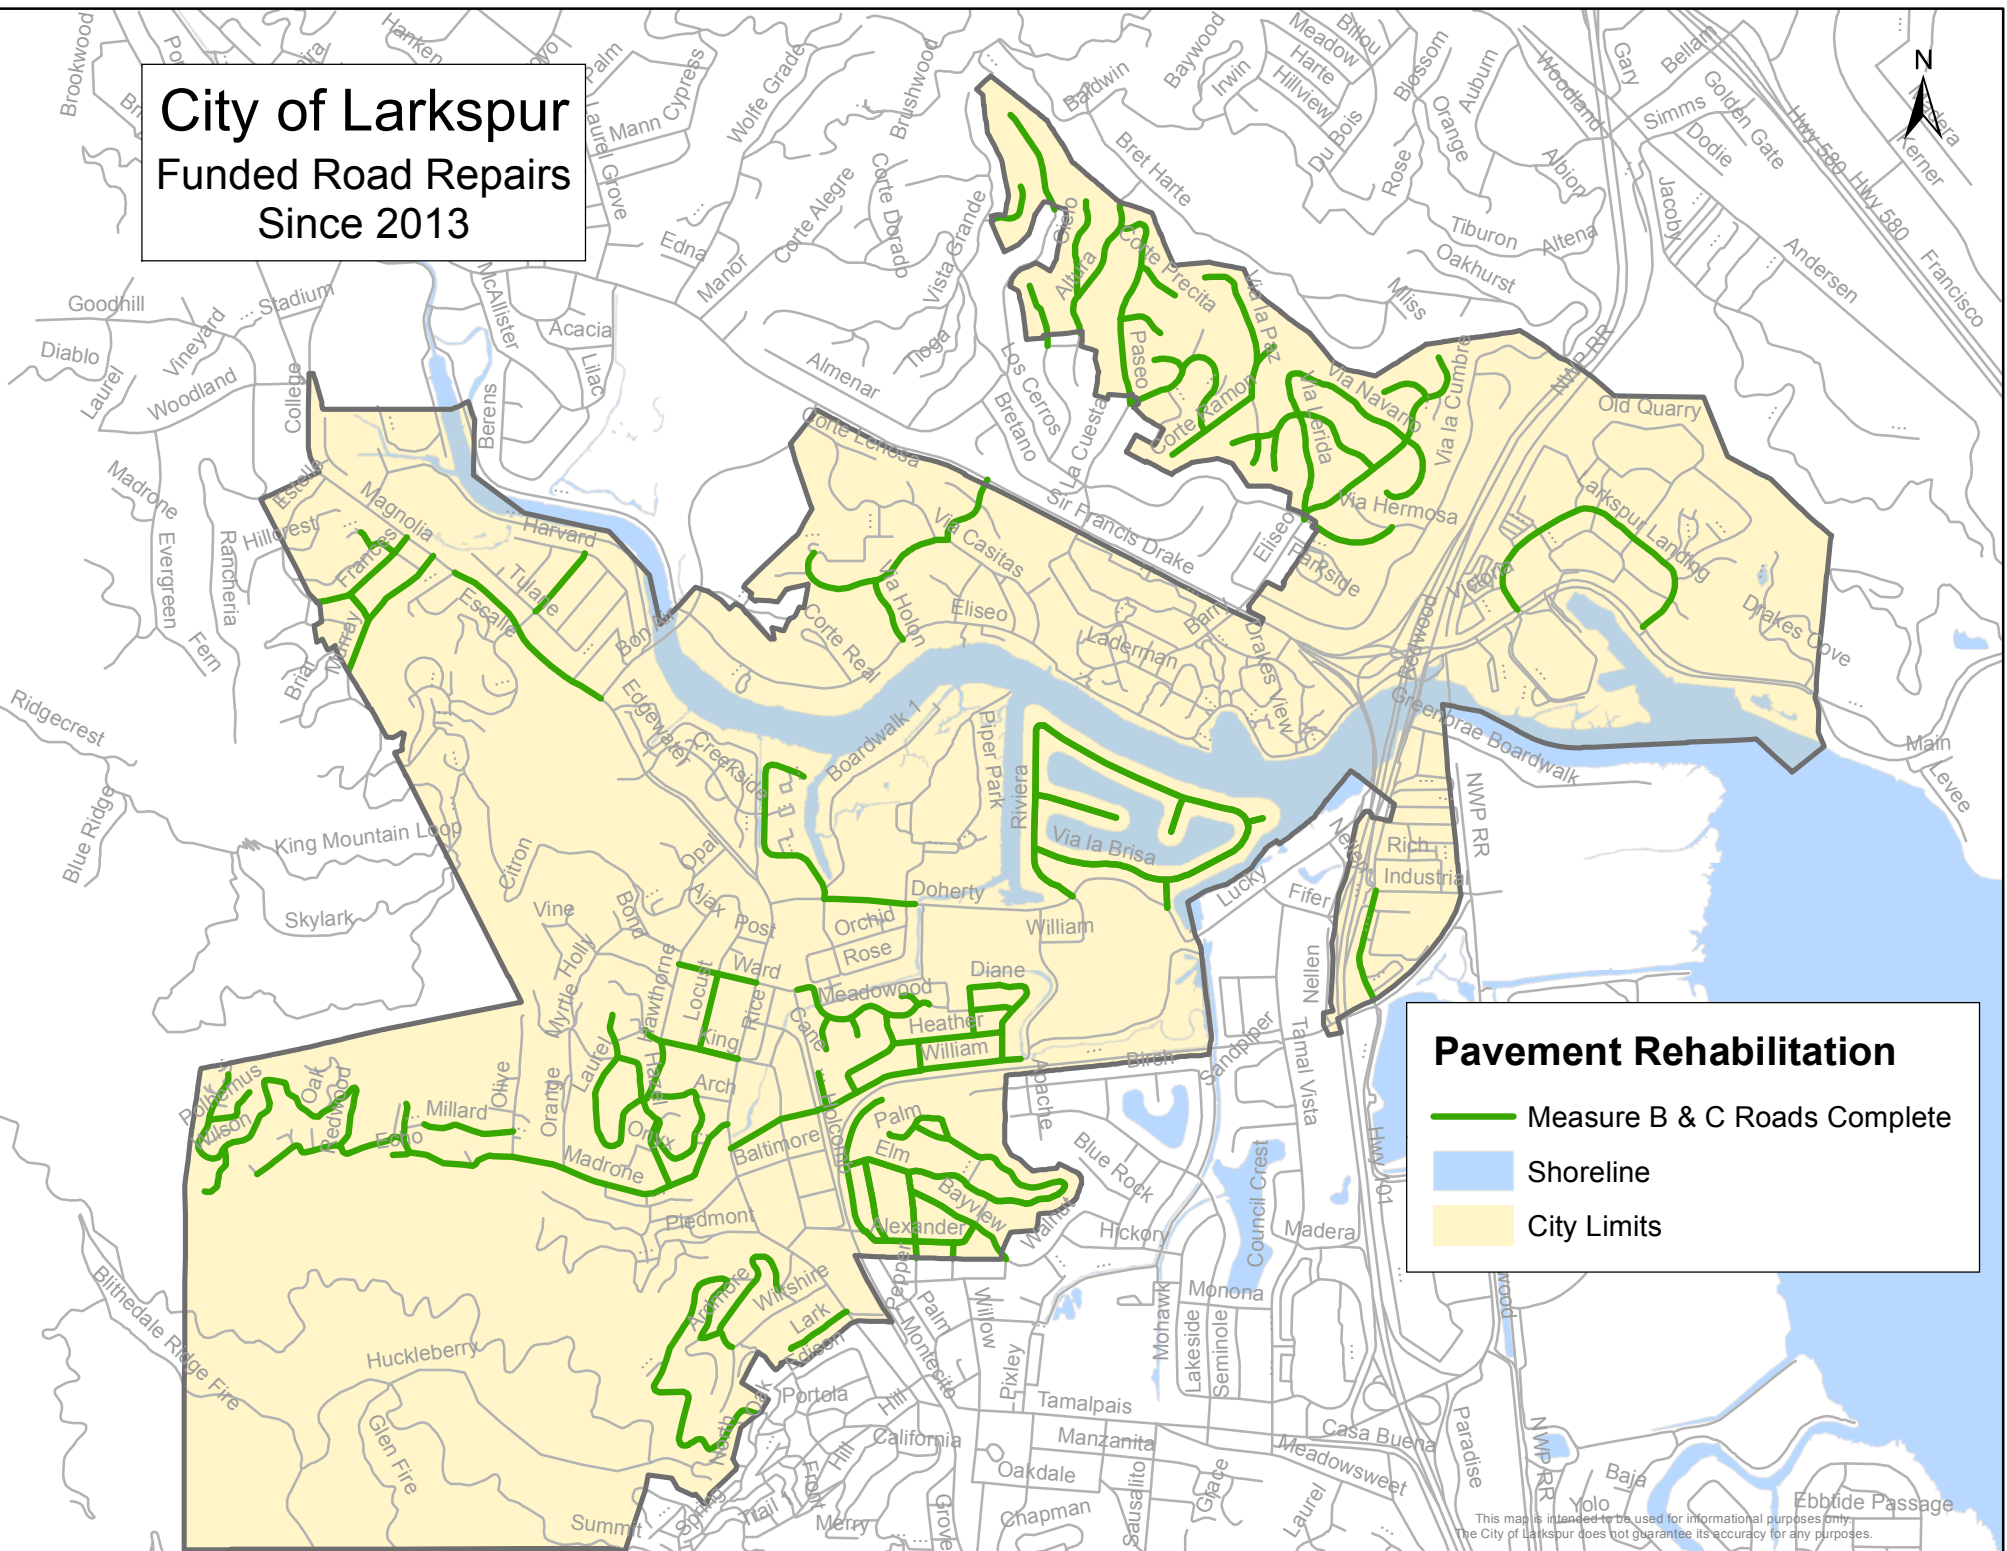

City of Larkspur Funded Road Repairs Since 2013

Pavement Rehabilitation

- Measure B & C Roads Complete
- Shoreline
- City Limits

This map is intended to be used for informational purposes only. The City of Larkspur does not guarantee its accuracy for any purposes.